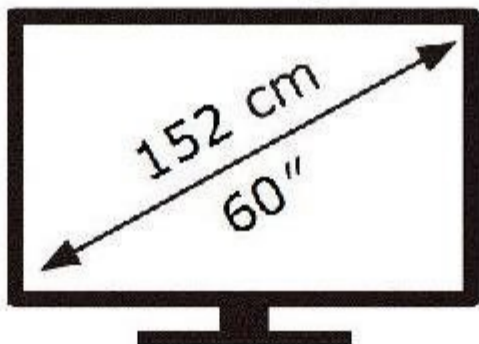

ENERGY

SAMSUNG

UE60BU8072U

110 kWh/1000h

ABCDEF **G**

172 kWh/1000h

3840 px

2160 px